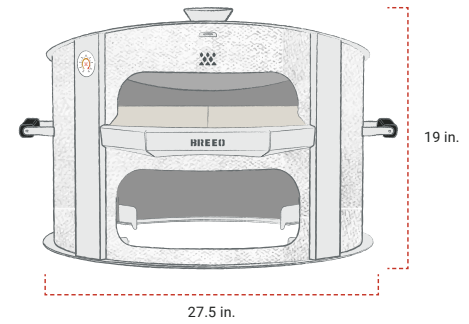

LIVE-FIRE PIZZA OVEN

Stainless steel finish

Corten steel finish

- COMES FULLY ASSEMBLED, JUST INSERT PIZZA STONES (2)
- HEAT BYPASS CHIMNEY WITH ADJUSTABLE CHIMNEY VENT

- EXTRA THICK 7/8" PIZZA STONES
- BREEO FIRE PIT REQUIRED
- INTEGRATED CUSTOM THERMOMETER MEASURES AIR TEMP IN OVEN

19" high x 27.5" wide, 76 lbs. with pizza stones

DEALER

PRODUCT	SKU
Pizza Oven Corten steel	BR-PI-OVP
Pizza Oven Stainless steel	BR-PI-OV

COMPATIBILITY

Fits on top of Breoo X24¹, X30², or Luxeve® Smokeless Fire Pit